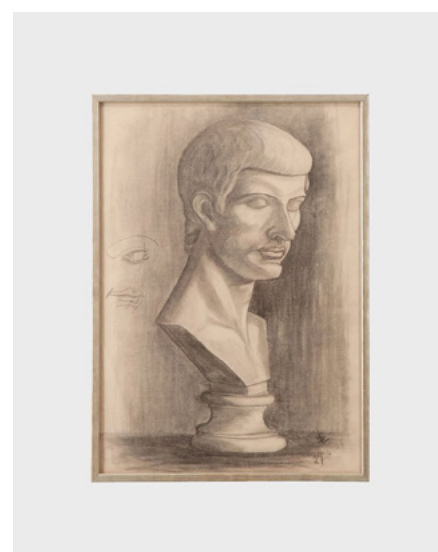

SHOULDERED

GREATNESS

SNDAYS.CO.TORIS.CO

Quickship

Ready and Waiting

In a pinch? Our quickship program places emphasis on pieces that are in-stock and ready to ship in six weeks or less.

SWALLOWED

PARASOL PENDANT

SAGE LINEN PILLOW

XL KAA CANDLESTICK

ADMIRATOR SCONCE

VINTAGE SIDE TABLE

FLAMINGO ESTATE CANDLES

TURKISH TOWELS

KAA TABLE LAMP

VINTAGE BUST SKETCH

ANTIQUE PEDESTAL TABLE

SELF PORTRAIT