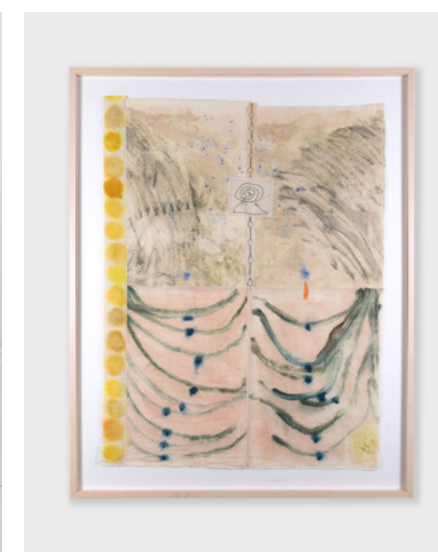

SAGE LINEN PILLOW

XL KAA CANDLESTICK

ADMIRATOR SCONCE

VINTAGE SIDE TABLE

FLAMINGO ESTATE CANDLES

TURKISH TOWELS

KAA TABLE LAMP

VINTAGE BUST SKETCH

ANTIQUE PEDESTAL TABLE

SELF PORTRAIT