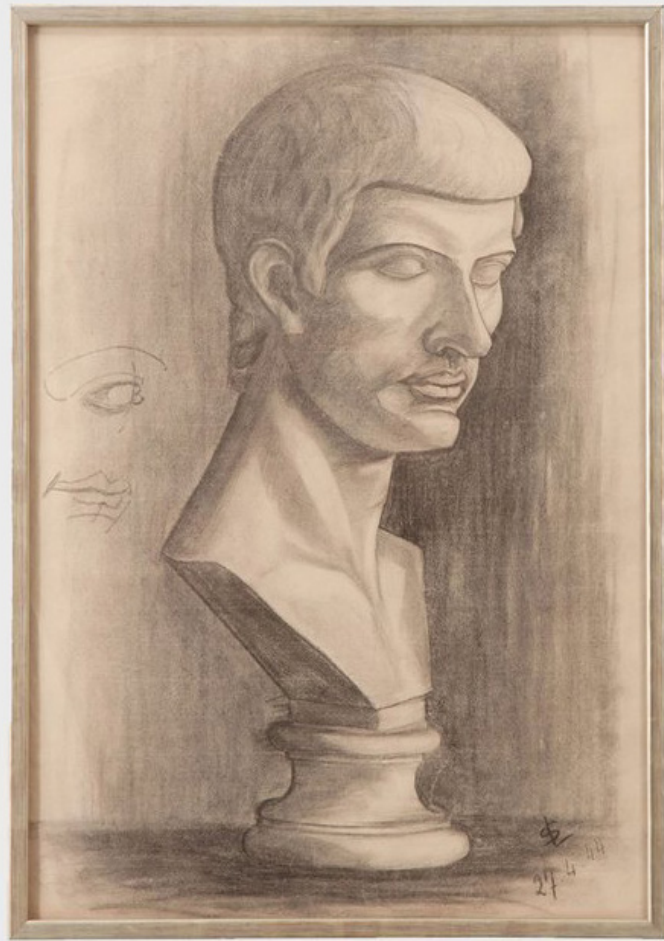

DORIS COFFEE TABLE

COOP SOFA

SWALLOWED, BY ANSLEY GIVHAN ©

MORI SIDE TABLE

BEAUMONT SOFA IN COGNAC LEATHER
HEARTFAST, BY ANSLEY GIVHAN 
KAA FLOOR LAMP

Kaa Table Lamps

One of the newest additions from Honoré Deco, we adore the wavy iron base and fringed raffia shade of the Kaa lamps. Inspired by the spirit of Rudyard Kipling's infamous character in *The Jungle Book*, this piece is more likely to delight the eye than to hypnotize. Each lamp is entirely handmade by talented craftsmen in Morocco.

SAGE LINEN PILLOW ②

SAGE LINEN PILLOW ②

TURKISH TOWELS @

ROGER STOOL

JOSEPHINE SUNBED

HENRIETTE PENDANT LIGHTS

VINTAGE FRAMED BUST SKETCH ©

RATTAN OUTDOOR OTTOMANS

Meet the Louis Sofa

Boasting clean lines and straight skirt with a modest 2" slit, the modernity of this sofa's classic silhouette relaxes when covered in a saturated, bronzy French linen by Pierre Frey. Two-over-two cushions add ease and welcome lounging of all kinds making Louis the perfect centerpiece for a living space.