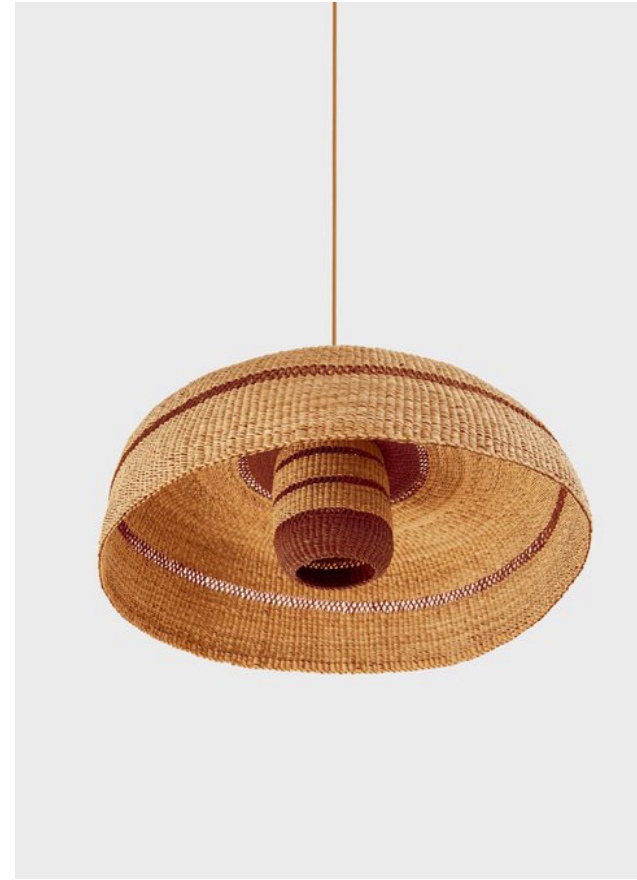

DEEPLY PENDANT WITH LANTERN, NOISETTE

DEEPLY PENDANT, HERB