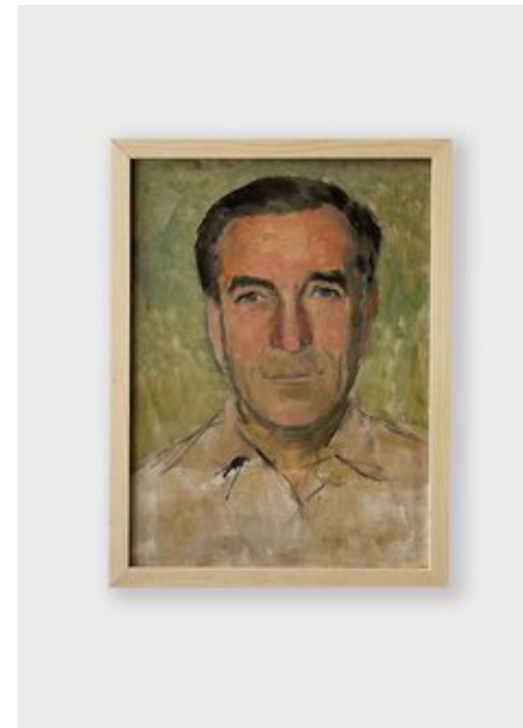

DORIS COFFEE TABLE

COOP SOFA

SWALLOWED, BY ANSLEY GIVHAN ©

MORI SIDE TABLE

BEAUMONT SOFA IN COGNAC LEATHER
HEARTFAST, BY ANSLEY GIVHAN 
KAA FLOOR LAMP

Kaa Table Lamps

One of the newest additions from Honoré Deco, we adore the wavy iron base and fringed raffia shade of the Kaa lamps. Inspired by the spirit of Rudyard Kipling's infamous character in *The Jungle Book*, this piece is more likely to delight the eye than to hypnotize. Each lamp is entirely handmade by talented craftsmen in Morocco.

KAA TABLE LAMP @

FLAMINGO ESTATE @

KITCHEN AND TABLETOP

THE CHECK MUG

VINTAGE OIL PORTRAIT 

CAST IRON BOWLS

FLAMINGO ESTATE CANDLES 

PEBBLE BED
GRASSHOPPER, BY ANSLEY GIVHAN ©
LINEN WAFFLE WEAVE TOWELS