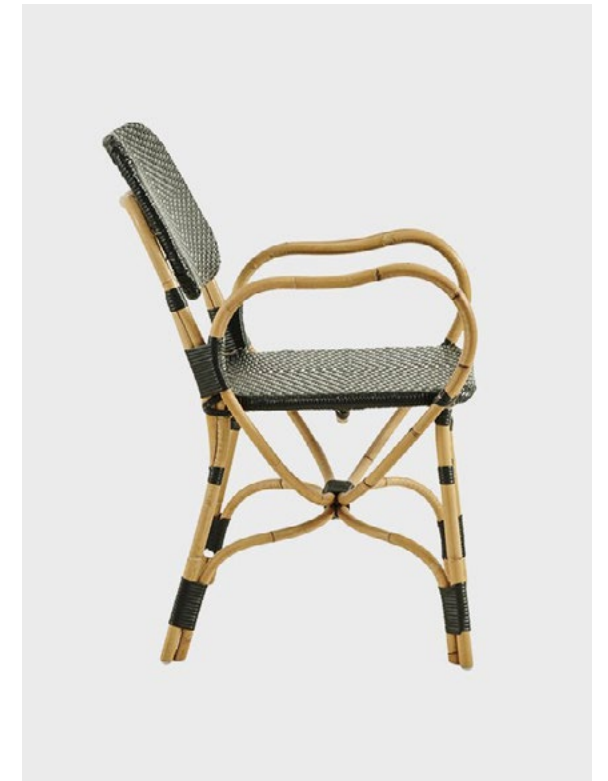

SARAH CONSOLE

PIPER CHAIR

FISH VASE @

WOOL PLAID PILLOW @

CHECK PILLOW WITH RUFFLE @

TULIP CHAIR

NOTCH SIDE TABLE

TULIP CHAIR IN HAMAM LINEN

ALBINI BISTRO CHAIR, IVORY

FUNKY DINING CHAIR

RAP DINING CHAIR

ALBINI BISTRO CHAIR, BLACK

TURKISH POTS ©

LIBECO SMALL FOUTA ©

BASIX STRIPED NAPKINS 

MADELINE BOWLS