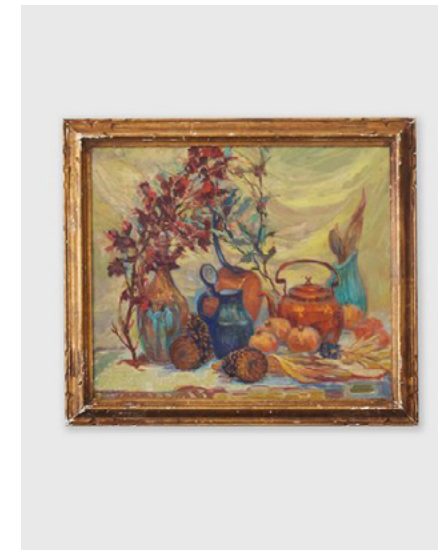

FLOCCA SQUARE LINEN CUSHION

TINI SIDE TABLE

THEMIS DRESSER ②

LINEN WAFFLE WEAVE TOWELS ©

SCENT & BATH

Quickship

Ready and Waiting

In a pinch? Our quickship program places emphasis on pieces that are in-stock and ready to ship in six weeks or less.

VINTAGE TAPESTRIES 

TERRA COTTA JARS 

MARTZ LAMP 

LADDERBACK CHAIRS 

ROUND WALL SHADE 

FARM TABLE 

ANTIQUE STILL LIFE 

PRIMITIVE SIDE TABLE 

WOOD AND MARBLE LAMPS 

VINTAGE TIERED TABLE 

VINTAGE PAINTED JUGS 

VINTAGE CHECK PILLOW 