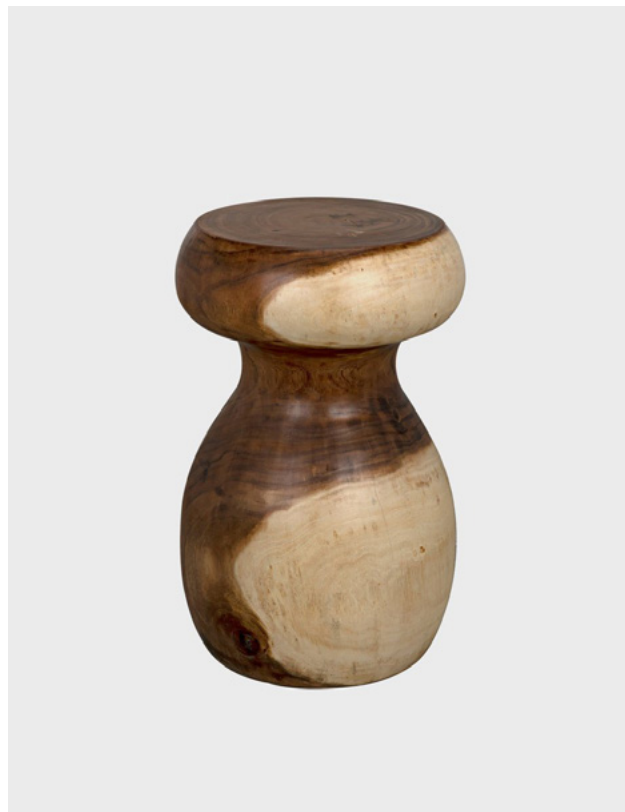

DANZA STOOL